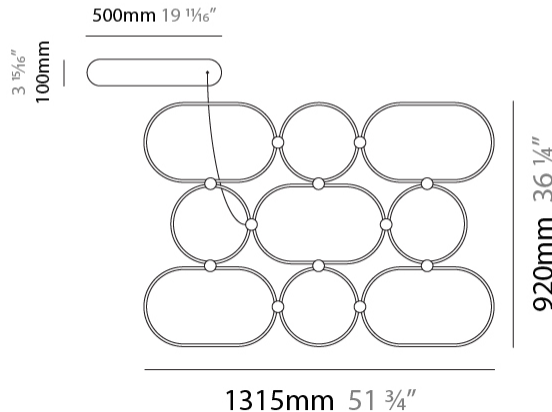

NONAME SUSPENSION

D41102-

base number   LED Dimming   Color Temperature   Finish Options

1. To build a product code in our configurator select the specify button on the base model # product page
2. To build a manual product code on this datasheet choose from the options listed below in blue font and add the suffix to the base model #

GENERAL

Series: NoName
Partner: Icone
Division: Design
Installation: Suspension
Product Type: Pendant
Mounting Location: Ceiling
Light Distribution: Direct

PHYSICAL

Shape: Abstract
Length (mm): 1315
Length (in): 51 3/4
Width (mm): 920
Width (in): 36 1/4
Height (mm): 30
Height (in): 1 3/16
Max. Overall Height (mm): 2500
Max. Overall Height (in): 98 7/16
Fixture Finish: [BLK / WHB / WHW / BKB / BRA / SBS](#)
Fixture Material: Aluminum

ELECTRICAL

Lamp Type: LED
Input Wattage (W): 116
Dimming: [Phase Dimming / 0-10V Dimming](#)
Driver Included: Yes
Driver Location: Integrated
Driver Class: Class 2
Input Voltage (V): 120 - 277
Output Voltage (V): 24

LED

[Color Temperature (°K): 2700 / 3000](#)
Max. Delivered Lumen (lm): 15900 / 16500
CRI: >80 CRI
Lamp Life (hrs): 50000

OPTICAL

RATINGS AND CERTIFICATIONS

Certified By: Certified for North American Standards
IP rating: IP20