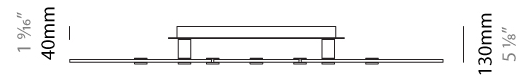

GENERAL

Series: NoName
 Partner: Icone
 Division: Design
 Installation: Suspension
 Product Type: Pendant
 Mounting Location: Ceiling
 Light Distribution: Direct

PHYSICAL

Shape: Abstract
 Length (mm): 1315
 Length (in): 51 3/4
 Width (mm): 920
 Width (in): 36 1/4
 Height (mm): 30
 Height (in): 1 3/16
 Max. Overall Height (mm): 2500
 Max. Overall Height (in): 98 7/16
 Fixture Finish: [BLK / WHB / WHW / BKB / BRA / SBS](#)
 Fixture Material: Aluminum

GENERAL

Series: NoName
 Partner: Icone
 Division: Design
 Installation: Suspension
 Product Type: Pendant
 Mounting Location: Ceiling
 Light Distribution: Indirect

PHYSICAL

Shape: Abstract
 Length (mm): 1315
 Length (in): 51 3/4
 Width (mm): 920
 Width (in): 36 1/4
 Height (mm): 30
 Height (in): 1 3/16
 Max. Overall Height (mm): 2500
 Max. Overall Height (in): 98 7/16
 Fixture Finish: [BLK / WHB / WHW / BKB / BRA / SBS](#)
 Fixture Material: Aluminum

GENERAL

Series: NoName
 Partner: Icone
 Division: Design
 Installation: Surface
 Product Type: Ceiling Surface
 Mounting Location: Ceiling
 Light Distribution: Direct

PHYSICAL

Shape: Abstract
 Length (mm): 1315
 Length (in): 51 ³/₄
 Width (mm): 920
 Width (in): 36 ¹/₄
 Height (mm): 30
 Height (in): 1 ³/₁₆
 Fixture Finish: [BLK](#) / [WHB](#) / [WHW](#) / [BKB](#) / [BRA](#) / [SBS](#)
 Fixture Material: Aluminum

LED

Color Temperature (°K): [2700](#) / [3000](#)
 Max. Delivered Lumen (lm): 15900 / 16500
 CRI: >80 CRI
 Lamp Life (hrs): 50000

OPTICAL

RATINGS AND CERTIFICATIONS

Certified By: Certified for North American Standards
 IP rating: IP20