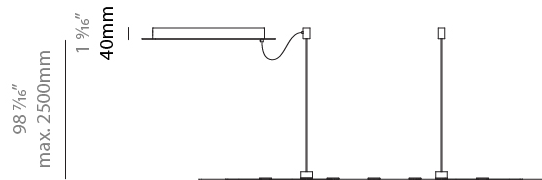

NONAME SUSPENSION

D41104-

base number   LED Dimming   Color Temperature   Finish Options

1. To build a product code in our configurator select the specify button on the base model # product page
2. To build a manual product code on this datasheet choose from the options listed below in blue font and add the suffix to the base model #

GENERAL

Series: NoName
Partner: Icone
Division: Design
Installation: Suspension
Product Type: Pendant
Mounting Location: Ceiling
Light Distribution: Direct / Indirect

PHYSICAL

Shape: Abstract
Length (mm): 1315
Length (in): 51 3/4
Width (mm): 920
Width (in): 36 1/4
Height (mm): 30
Height (in): 1 3/16
Max. Overall Height (mm): 2500
Max. Overall Height (in): 98 7/16
Fixture Finish: [BLK / WHB / WHW / BKB / BRA / SBS](#)
Fixture Material: Aluminum

ELECTRICAL

Lamp Type: LED
Input Wattage (W): 116
Dimming: [Phase Dimming / 0-10V Dimming](#)
Driver Included: Yes
Driver Location: Integrated
Driver Class: Class 2
Input Voltage (V): 120 - 277
Output Voltage (V): 24

LED

Color Temperature (°K): [2700 / 3000](#)
Max. Delivered Lumen (lm): 15900 / 16500
CRI: >80 CRI
Lamp Life (hrs): 50000

OPTICAL

RATINGS AND CERTIFICATIONS

Certified By: Certified for North American Standards
IP rating: IP20