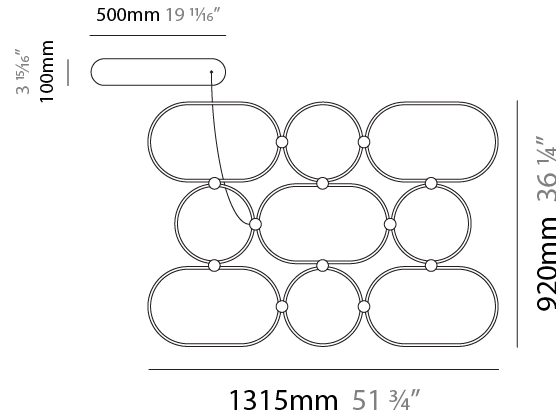

NONAME SUSPENSION

D41103-

base number   LED   Color   Finish
Dimming   Temperature   Options

1. To build a product code in our configurator select the specify button on the base model # product page
2. To build a manual product code on this datasheet choose from the options listed below in blue font and add the suffix to the base model #

GENERAL

Series: NoName
Partner: Icone
Division: Design
Installation: Suspension
Product Type: Pendant
Mounting Location: Ceiling
Light Distribution: Indirect

PHYSICAL

Shape: Abstract
Length (mm): 1315
Length (in): 51 3/4
Width (mm): 920
Width (in): 36 1/4
Height (mm): 30
Height (in): 1 3/16
Max. Overall Height (mm): 2500
Max. Overall Height (in): 98 7/16
Fixture Finish: [BLK / WHB / WHW / BKB / BRA / SBS](#)
Fixture Material: Aluminum

ELECTRICAL

Lamp Type: LED
Input Wattage (W): 116
Dimming: [Phase Dimming / 0-10V Dimming](#)
Driver Included: Yes
Driver Location: Integrated
Driver Class: Class 2
Input Voltage (V): 120 - 277
Output Voltage (V): 24

LED

[Color Temperature (°K): 2700 / 3000](#)
Max. Delivered Lumen (lm): 15900 / 16500
CRI: >80 CRI
Lamp Life (hrs): 50000

OPTICAL

RATINGS AND CERTIFICATIONS

Certified By: Certified for North American Standards
IP rating: IP20