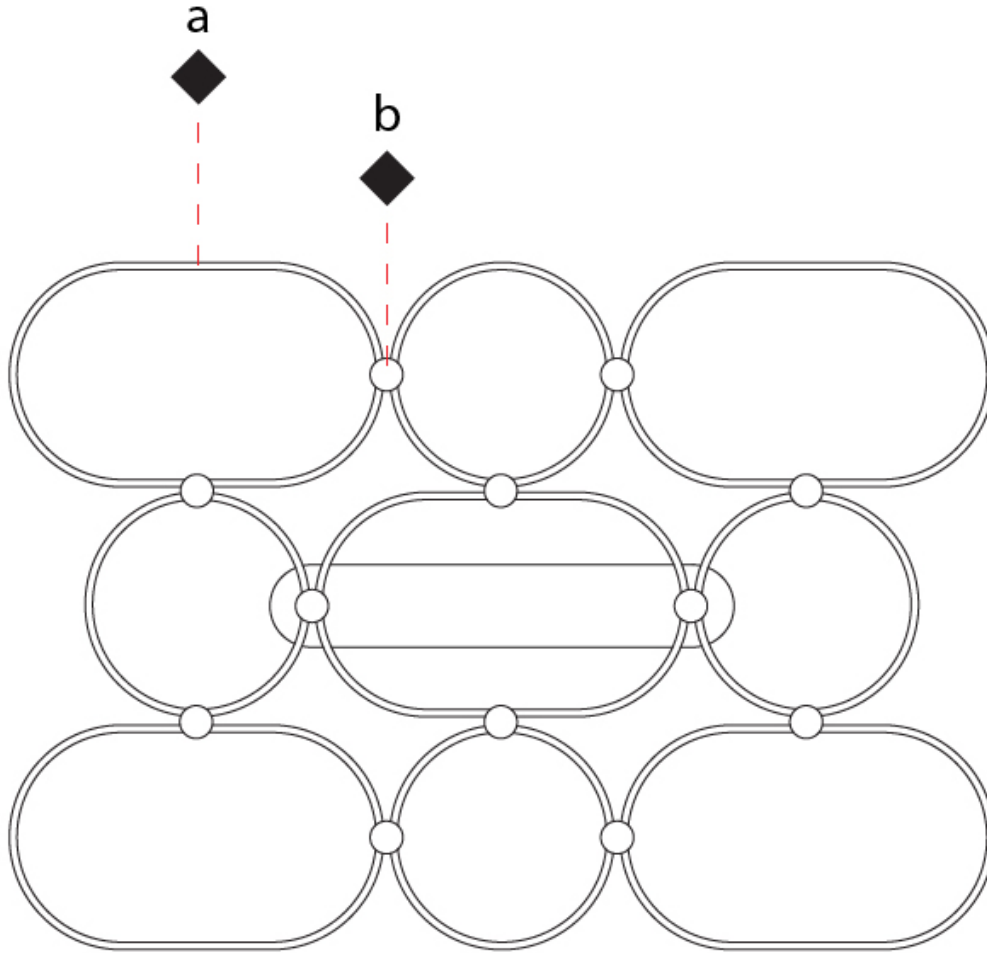

D42098-

PROJECT	_____
TYPE	_____
SPECIFIER	_____
QUANTITY	_____
DATE	_____