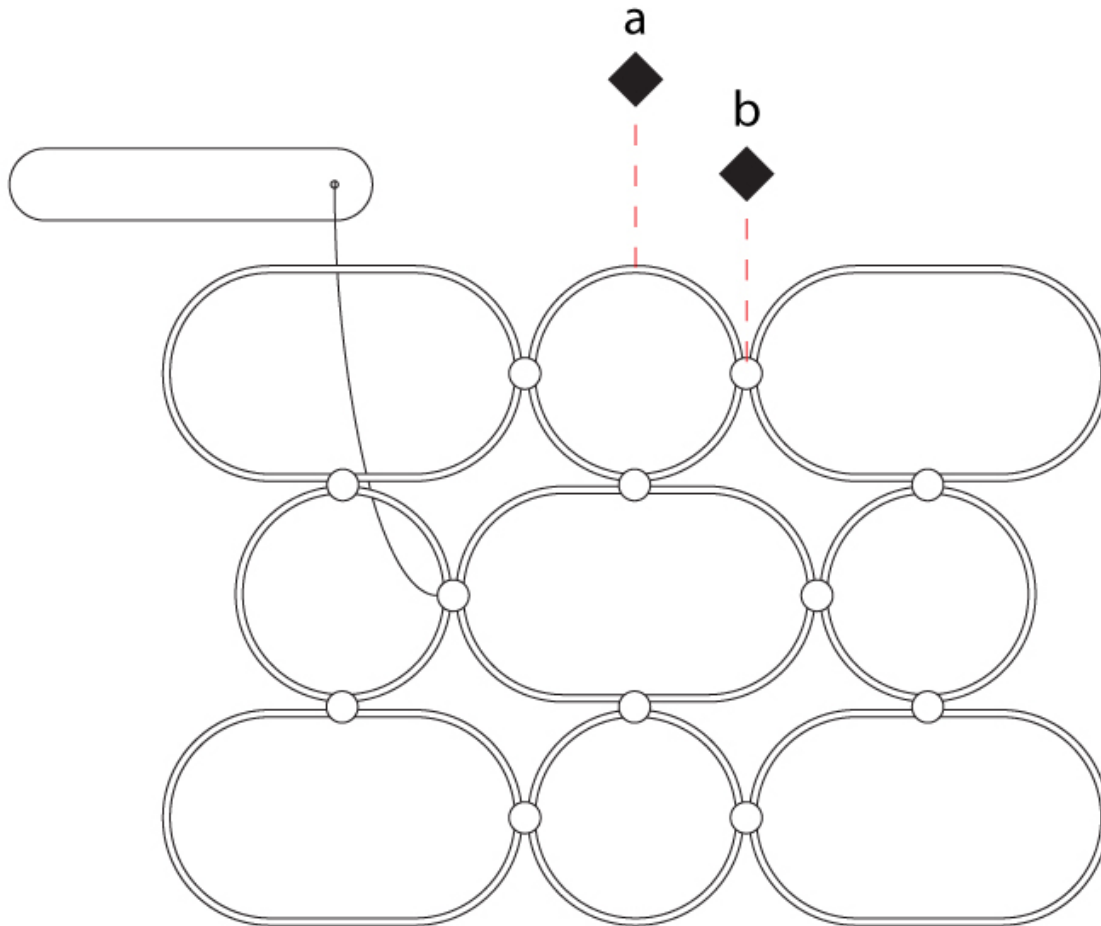

D41104-

PROJECT
TYPE
SPECIFIER
QUANTITY
DATE

D