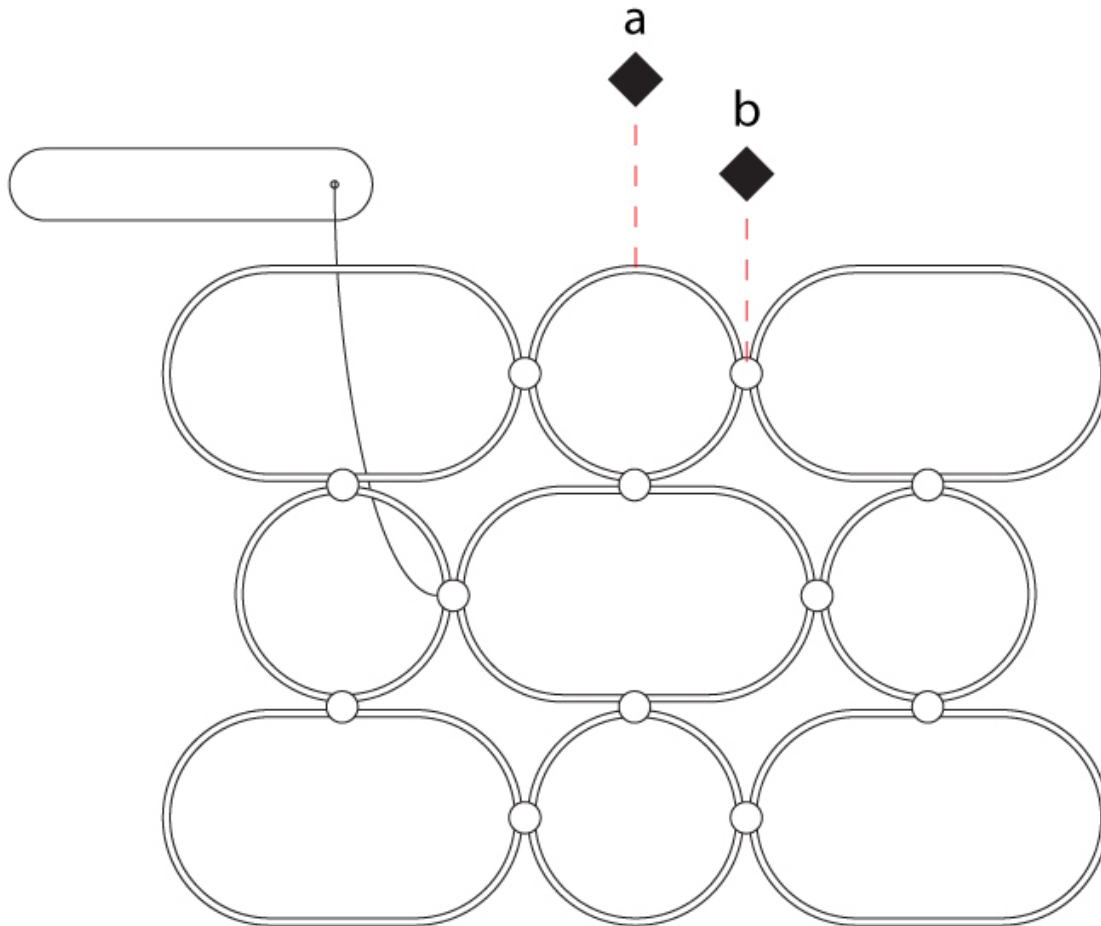

D41103-

PROJECT	_____
TYPE	_____
SPECIFIER	_____
QUANTITY	_____
DATE	_____

D