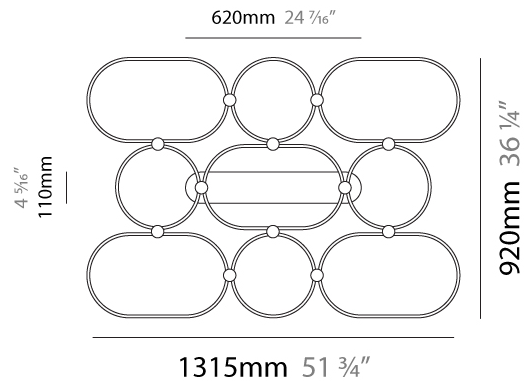

NONAME SURFACE

D42098-

base number LED Dimming Color Temperature Finish Options

1. To build a product code in our configurator select the specify button on the base model # product page
2. To build a manual product code on this datasheet choose from the options listed below in blue font and add the suffix to the base model #

GENERAL

Series: NoName
Partner: Icone
Division: Design
Installation: Surface
Product Type: Ceiling Surface
Mounting Location: Ceiling
Light Distribution: Direct

PHYSICAL

Shape: Abstract
Length (mm): 1315
Length (in): 51 ³/₄
Width (mm): 920
Width (in): 36 ¹/₄
Height (mm): 30
Height (in): 1 ³/₁₆
Fixture Finish: [BLK](#) / [WHB](#) / [WHW](#) / [BKB](#) / [BRA](#) / [SBS](#)
Fixture Material: Aluminum

ELECTRICAL

Lamp Type: LED
Input Wattage (W): 116
Dimming: [Phase Dimming](#) / [0-10V Dimming](#)
Driver Included: Yes
Driver Location: Integrated
Driver Class: Class 2
Input Voltage (V): 120 - 277
Output Voltage (V): 24

LED

Color Temperature (°K): [2700](#) / [3000](#)
Max. Delivered Lumen (lm): 15900 / 16500
CRI: >80 CRI
Lamp Life (hrs): 50000

OPTICAL

RATINGS AND CERTIFICATIONS

Certified By: Certified for North American Standards
IP rating: IP20