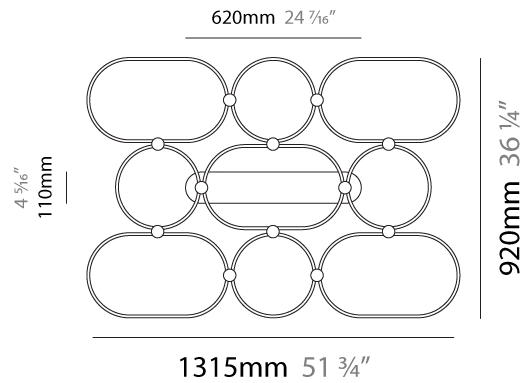

NONAME SURFACE

D42095-

base number   LED   Color   Finish
Dimming   Temperature   Options

1. To build a product code in our configurator select the specify button on the base model # product page
2. To build a manual product code on this datasheet choose from the options listed below in blue font and add the suffix to the base model #

GENERAL

Series: NoName
Partner: Icone
Division: Design
Installation: Surface
Product Type: Ceiling Surface
Mounting Location: Ceiling
Light Distribution: Direct / Indirect

PHYSICAL

Shape: Abstract
Length (mm): 1315
Length (in): 51 ³/₄
Width (mm): 920
Width (in): 36 ¹/₄
Height (mm): 30
Height (in): 1 ³/₁₆
Fixture Finish: [BLK](#) / [WHB](#) / [WHW](#) / [BKB](#) / [BRA](#) / [SBS](#)
Fixture Material: Aluminum

ELECTRICAL

Lamp Type: LED
Input Wattage (W): 116
Dimming: [Phase Dimming](#) / [0-10V Dimming](#)
Driver Included: Yes
Driver Location: Integrated
Driver Class: Class 2
Input Voltage (V): 120 - 277
Output Voltage (V): 24

LED

Color Temperature (°K): [2700](#) / [3000](#)
Max. Delivered Lumen (lm): 15900 / 16500
CRI: >80 CRI
Lamp Life (hrs): 50000

OPTICAL

RATINGS AND CERTIFICATIONS

Certified By: Certified for North American Standards
IP rating: IP20

PROJECT _____
TYPE _____
SPECIFIER _____
QUANTITY _____
DATE _____